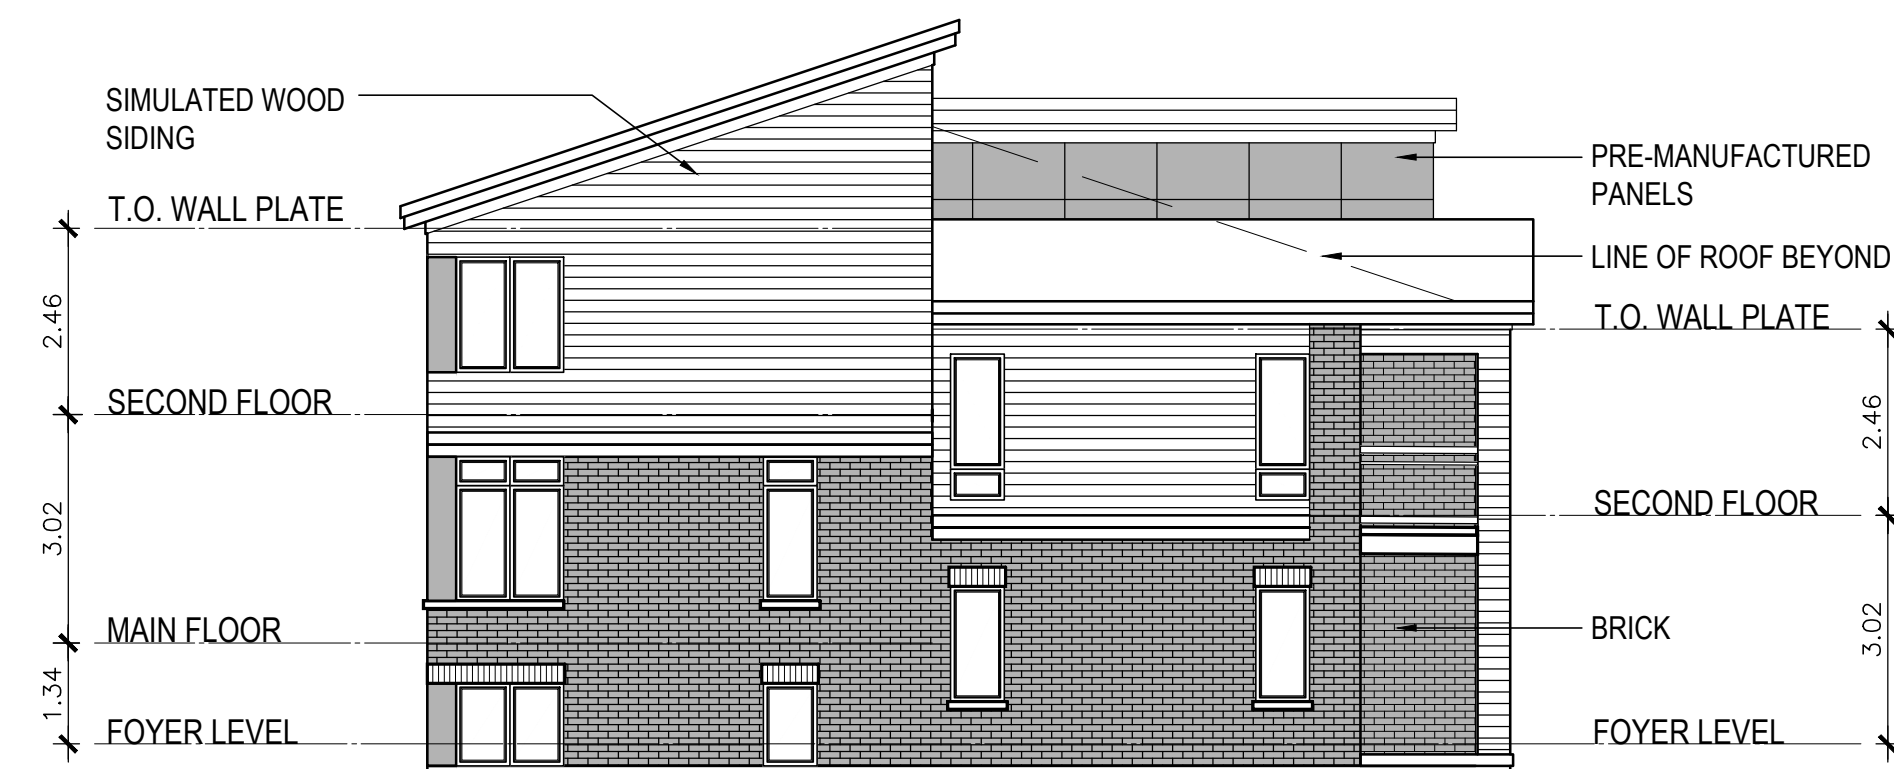

FRONT ELEVATION

EXPOSED END ELEVATION

INTERIOR END ELEVATION

REAR ELEVATION

STATUS	RE-ZONING	DATE	NO.	REVISION
PLOTTED	2020-08-11 12:57 PM			
SCALE	1:100			
OWN BR.	J.P.			
DATE	AUGUST 2020			

PROJECT: **BEACHWOOD RESIDENTIAL DEVELOPMENT TOWNHOUSE**
 Beachwood Road, Town of Wasaga Beach, Ontario
 TITLE: **ELEVATIONS TOWNHOUSE BLOCK**