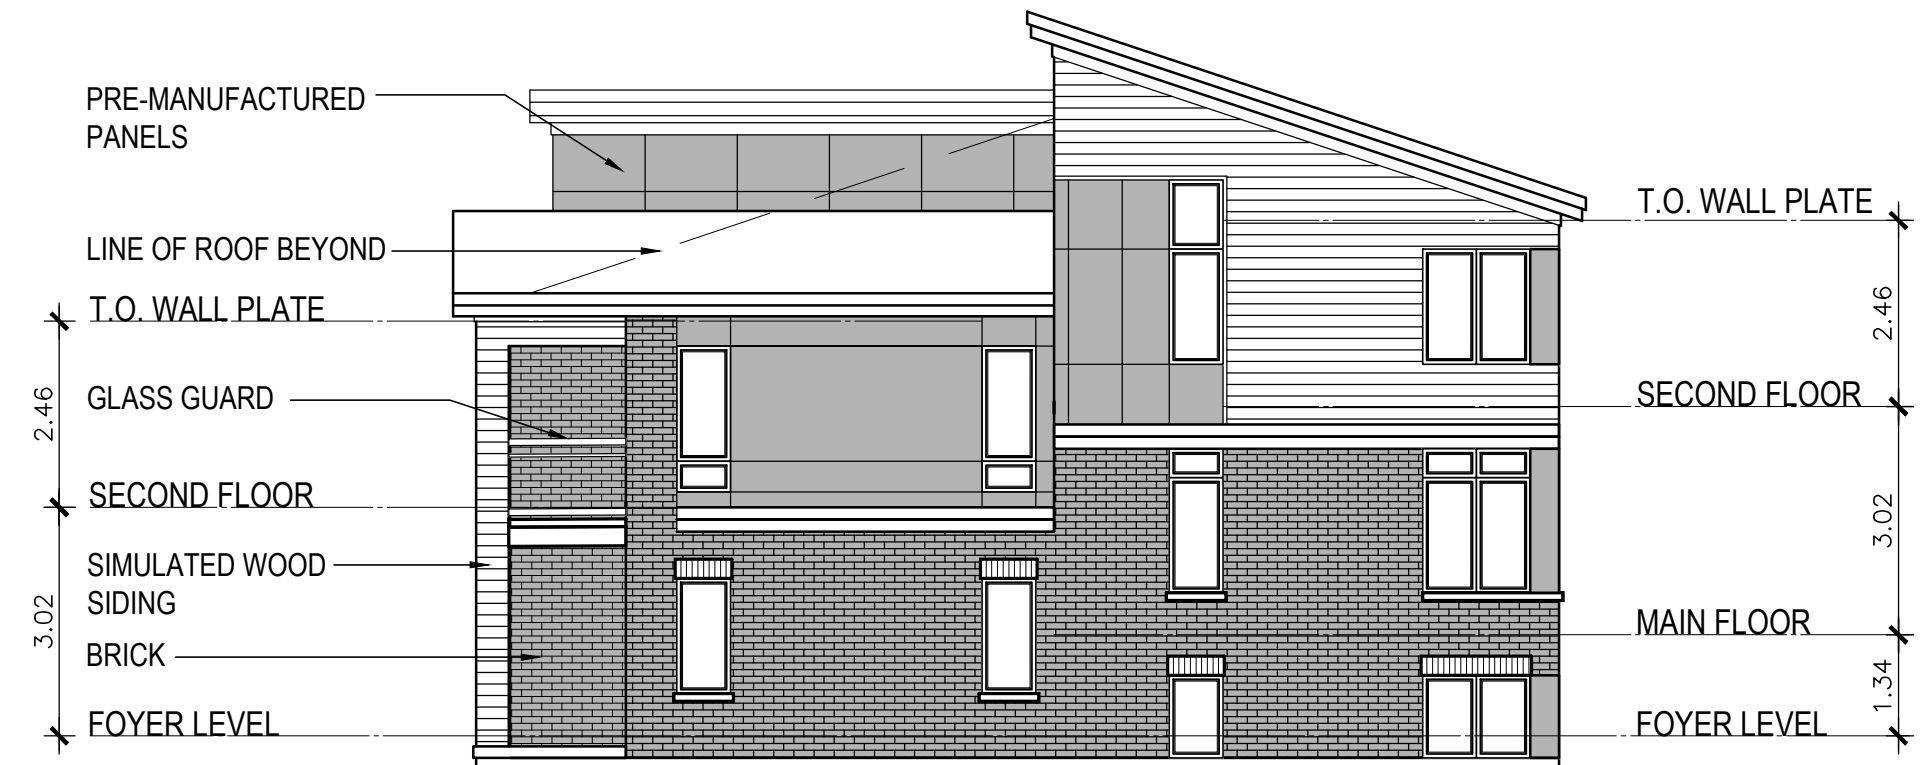

FRONT ELEVATION

EXPOSED END ELEVATION

INTERIOR END ELEVATION

REAR ELEVATION

STATUS	RE-ZONING	DATE	NO.	REVISION
PLOTTED	2020-08-11 12:57 PM			
SCALE	1:100			
OWN BR.	J.P.			
DATE	AUGUST 2020			

PROJECT: **BEACHWOOD RESIDENTIAL DEVELOPMENT TOWNHOUSE**
 Beachwood Road, Town of Wasaga Beach, Ontario
 TITLE: **ELEVATIONS TOWNHOUSE BLOCK**