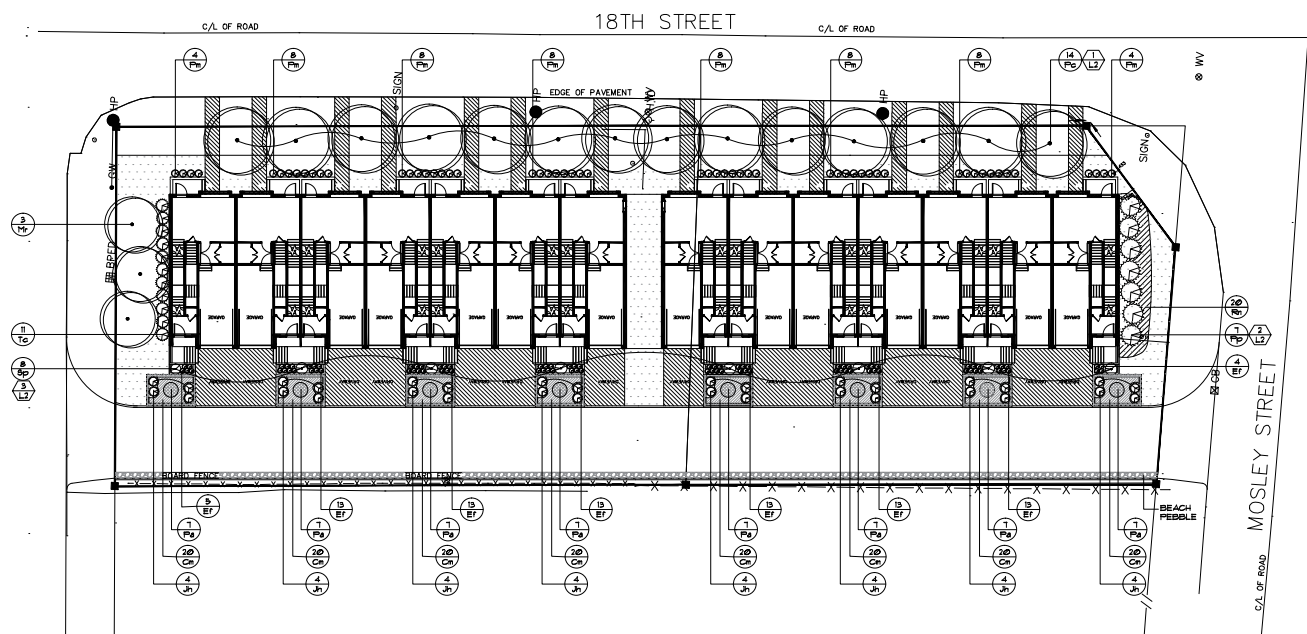

KEY	QUANTITY	BOTANICAL NAME	COMMON NAME	SIZE	CONDITION
Evergreen Trees					
Pp	7	<i>Picea canadensis</i>	Blue Spruce	180cm	W.B.
Evergreen Shrubs					
EF	86	<i>Eucymia fortunei</i> "Sarcosis"	Sarcosis Wintercreeper	180cm	W.B.
Jh	52	<i>Juniperus horizontalis</i> "Nanber"	Ice Blue Creeping Juniper	20cm	3 Gallon
Pm	56	<i>Pinus murrayana</i>	Murray Pine	180cm	W.B.
Tc	11	<i>Taxus cuspidata</i>	Japanese Yew	200cm	W.B.
Deciduous Trees					
Mr	3	<i>Malus 'Royal Red'</i>	Royal Red Crab Apple	90cm	W.B.
Pc	14	<i>Pyrus calleryana</i>	Braford Pear	75 cm	W.B.
Tco	6	<i>Tilia cordata</i>	Honey Locust	75 cm	W.B.
Deciduous Shrubs					
Sp	8	<i>Syringa pubescens</i> "Miss Kim"	Japanese Lilac "Miss Kim"	60 cm	3 Gallon
Ground Cover					
Rh	30	<i>Rosa 'Newraun'</i>	Flower Carpet Pink Groundcover Rose	-	15 cm
Grasses					
Cm	160	<i>Carex morrowii</i> "Ice Dance"	Variegated Sedge	-	1 Gallon
Pa	56	<i>Pennisetum alopecuroides</i> "Hameln"	Parrot Fountain Grass	-	1 Gallon

LEGEND

- DECIDUOUS PLANTING
- CONIFEROUS PLANTING
- SHRUB PLANTING
- LOW MAINTENANCE GRASSES
- SOD
- PLANTING KEY
- DETAIL KEY

NOTES

- PRELIMINARY ONLY, NOT FOR CONSTRUCTION.
- ALL DIMENSIONS IN MILLIMETRES UNLESS NOTED OTHERWISE.

PROJECT NO: 2011-0013

DATE: July 13, 2011

SCALE: LT