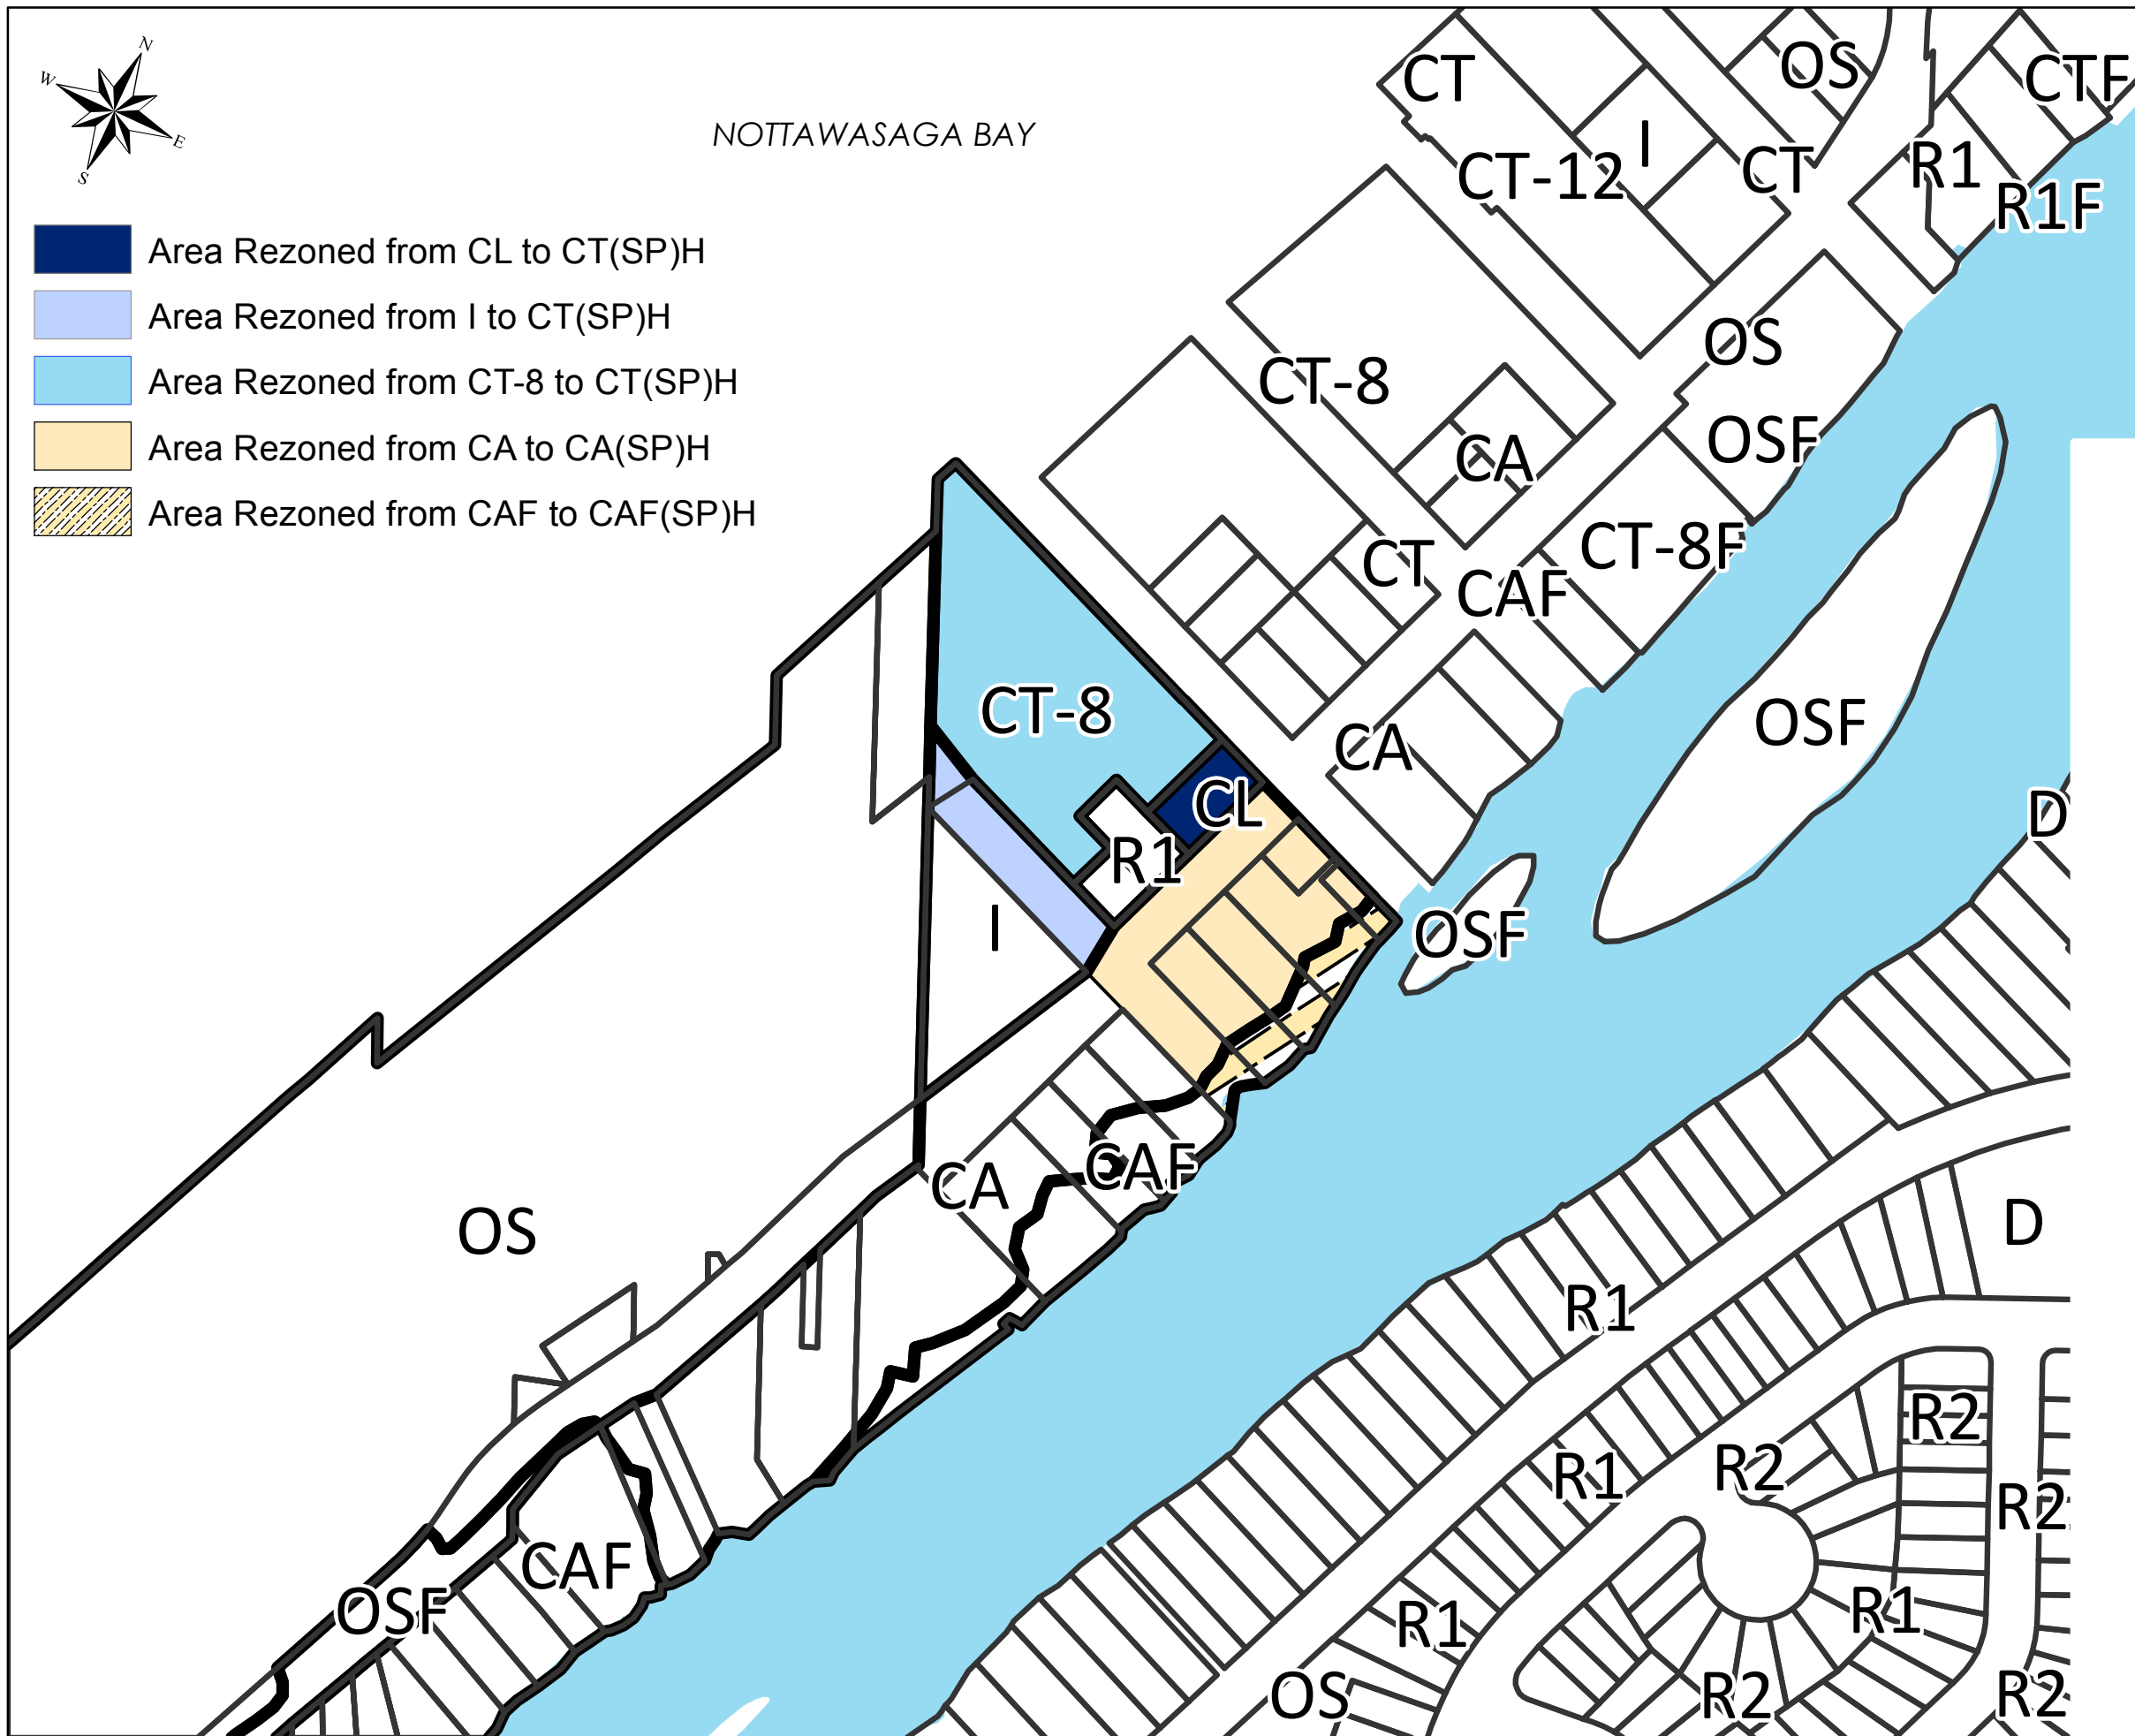

NOTTAWASAGA BAY

- Area Rezoned from CL to CT(SP)H
- Area Rezoned from I to CT(SP)H
- Area Rezoned from CT-8 to CT(SP)H
- Area Rezoned from CA to CA(SP)H
- Area Rezoned from CAF to CAF(SP)H

SCHEDULE 'I'

To Zoning By-law Amendment

No. 2013-_____.

MAYOR _____

CLERK _____

TOWN OF WASAGA BEACH

The Beach is Just the Beginning...

**OFFICE CONSOLIDATION
AUGUST 2013**

NOTE: The lot lines depicted on this map are for reference purposes only and may not reflect accurately property boundaries in all instances