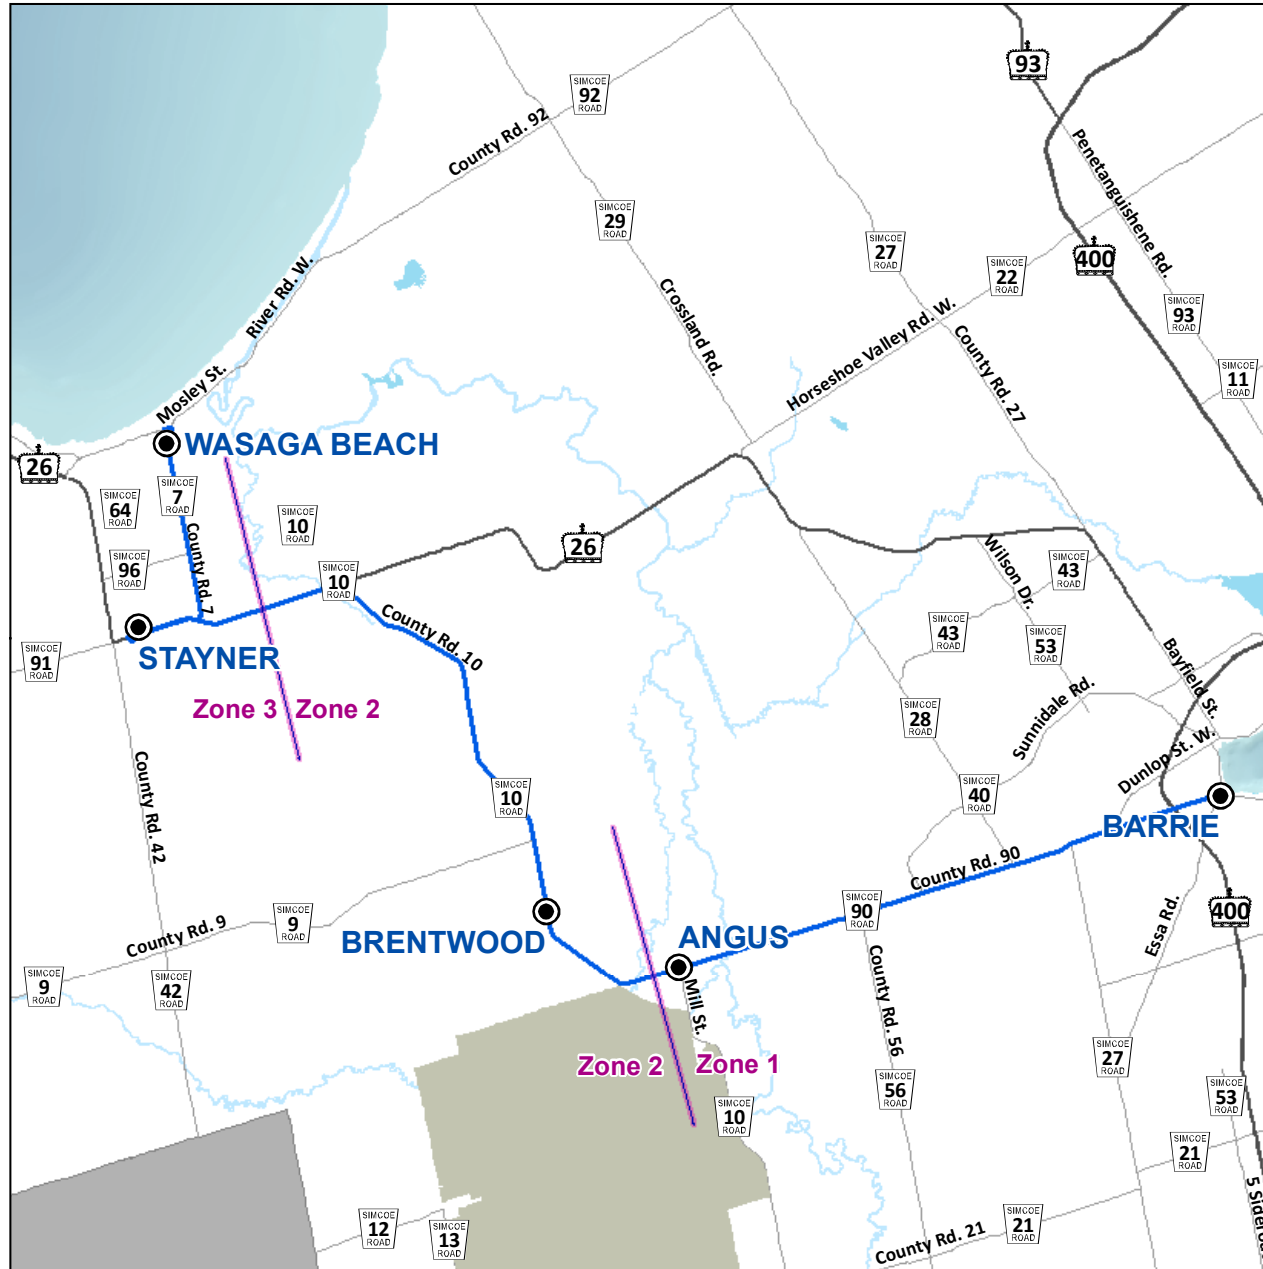

# Schedule

**LINX Route 2** provides hourly service from the Town of Wasaga Beach to the City of Barrie - Allandale Waterfront Station.

## Northbound

Northbound trips start at 5:30 a.m. from Barrie - Allandale Waterfront Station, arriving at each stop every **60 minutes** throughout the day, with the last bus leaving at 6:30 p.m.

STOP	LOCATION	FIRST	LAST
210	Barrie, Allandale Waterfront Station	5:30 AM	6:30 PM
230	Angus, Brentwood and Commerce Rd.	5:32 AM	6:32 PM
240	Brentwood, Community Centre	5:42 AM	6:42 PM
260	Stayner, Clearview Admin. Centre	6:01 AM	7:01 PM
270	Wasaga Beach, 45th St. S. and Knox Rd.	6:05 AM	7:05 PM
280	Wasaga Beach, 25 45 <sup>th</sup> St. S., (Real Canadian Superstore)	6:25 AM	7:25 PM

## Wasaga Beach to Barrie ROUTE 2

1-800-263-3199 [linx.simcoe.ca](http://linx.simcoe.ca) transit

# Route Map